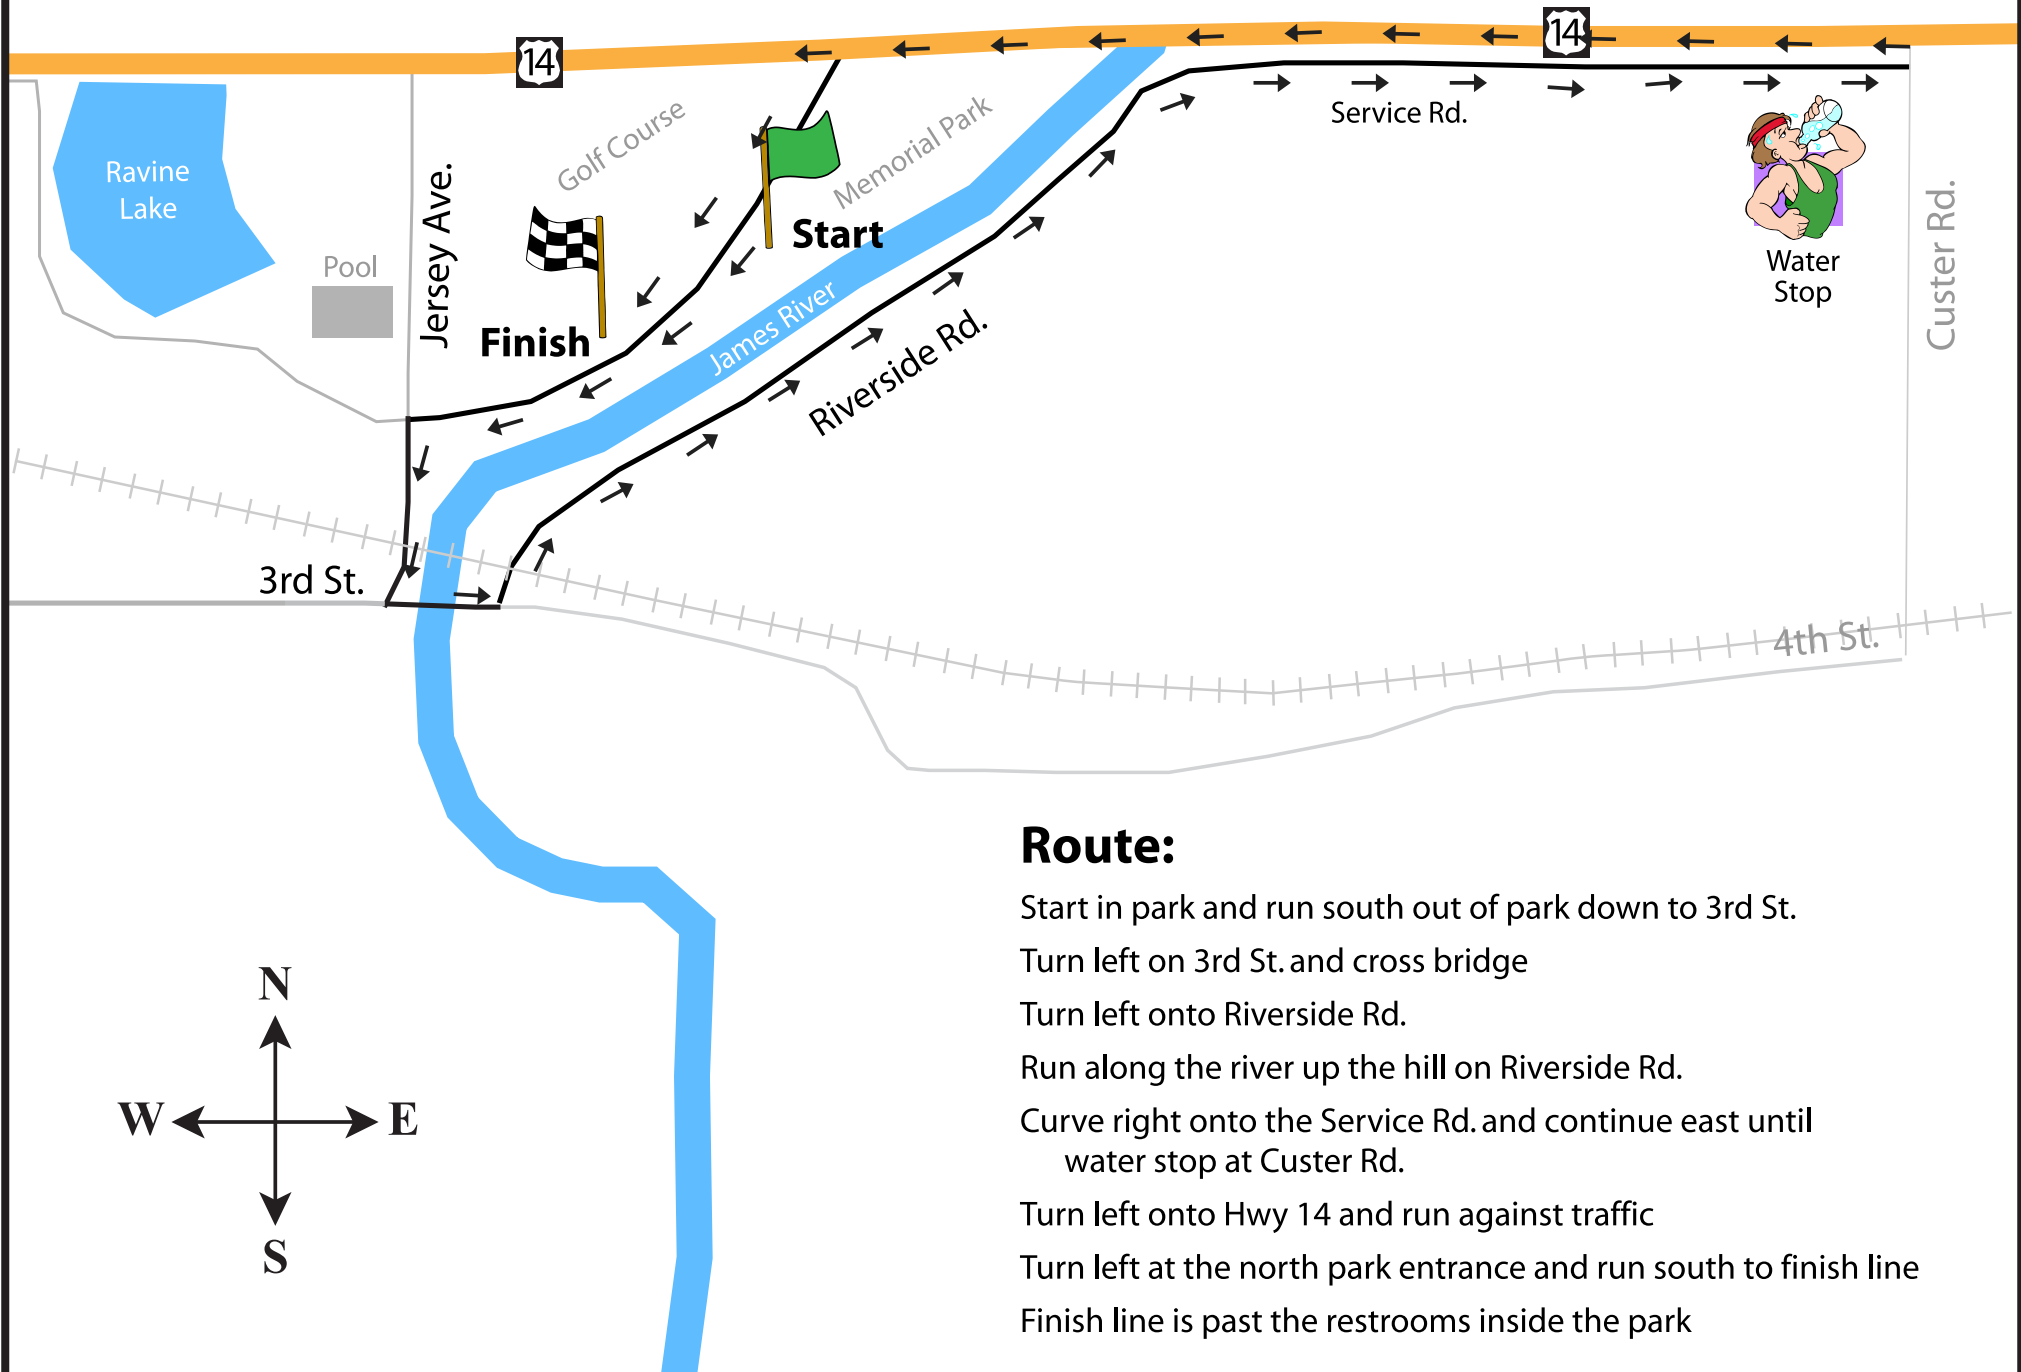

Andy's Road Race - 5K Run Course

Route:

Start in park and run south out of park down to 3rd St.

Turn left on 3rd St. and cross bridge

Turn left onto Riverside Rd.

Run along the river up the hill on Riverside Rd.

Curve right onto the Service Rd. and continue east until water stop at Custer Rd.

Turn left onto Hwy 14 and run against traffic

Turn left at the north park entrance and run south to finish line

Finish line is past the restrooms inside the park